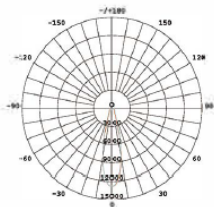

Zhejiang Seming Electronic Co., Ltd

T5S3040

IESNA Type VS Short

11D3030

Beam Angle (50%) 110×40DEG

12D1908

Beam Angle(50%)12DEG

25D3725

Beam Angle (50%) 25DEG

40D3540

Beam Angle (50%) 40DEG

60D3560

Beam Angle (50%) 60DEG

90D3590

Beam Angle (50%) 90DEG

00D1010