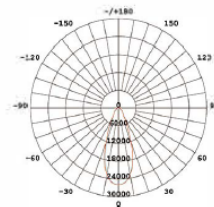

Beam Angle (50%) 25DEG

40D3540

Beam Angle (50%) 40DEG

60D3560

Beam Angle (50%) 60DEG

90D3590

Beam Angle (50%) 90DEG

00D1010