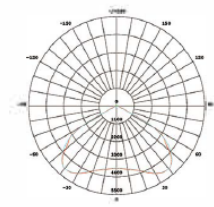

Beam Angle (50%) 25DEG

40D3540

Beam Angle (50%) 40DEG

60D3560

Beam Angle (50%) 60DEG

90D3590

Beam Angle (50%) 90DEG

00D1010