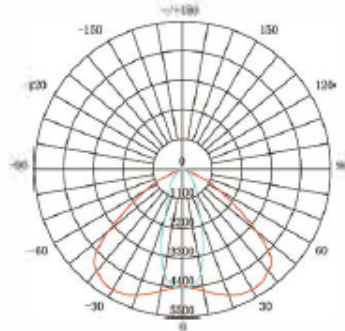

11D3030

Beam Angle (50%) 110×40DEG