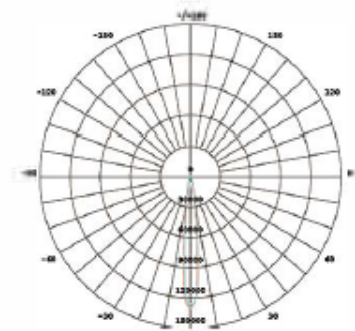

Zhejiang Seming Electronic Co., Ltd

T5S3040

IESNA Type VS Short

11D3030

Beam Angle (50%) 110×40DEG

12D1908

Beam Angle(50%)12DEG

25D3725

Beam Angle (50%) 25DEG

40D3540

Beam Angle (50%) 40DEG

60D3560

Beam Angle (50%) 60DEG

90D3590

Beam Angle (50%) 90DEG

00D1010