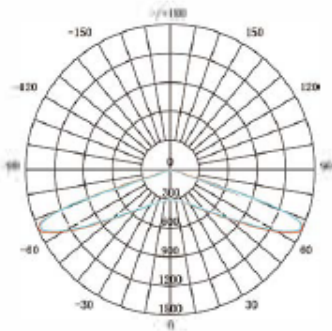

Zhejiang Seming Electronic Co., Ltd

T5S3040

IESNA Type VS Short