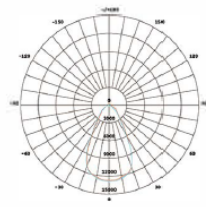

Zhejiang Seming Electronic Co., Ltd

T5S3040

IESNA Type VS Short

11D3030

Beam Angle (50%) 110×40DEG

12D1908

Beam Angle(50%)12DEG

25D3725

Beam Angle (50%) 25DEG

40D3540

Beam Angle (50%) 40DEG

60D3560

Beam Angle (50%) 60DEG

90D3590

Beam Angle (50%) 90DEG

00D1010