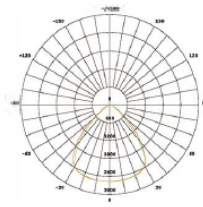

Beam Angle (50%) 25DEG

40D3540

Beam Angle (50%) 40DEG

60D3560

Beam Angle (50%) 60DEG

90D3590

Beam Angle (50%) 90DEG

00D1010