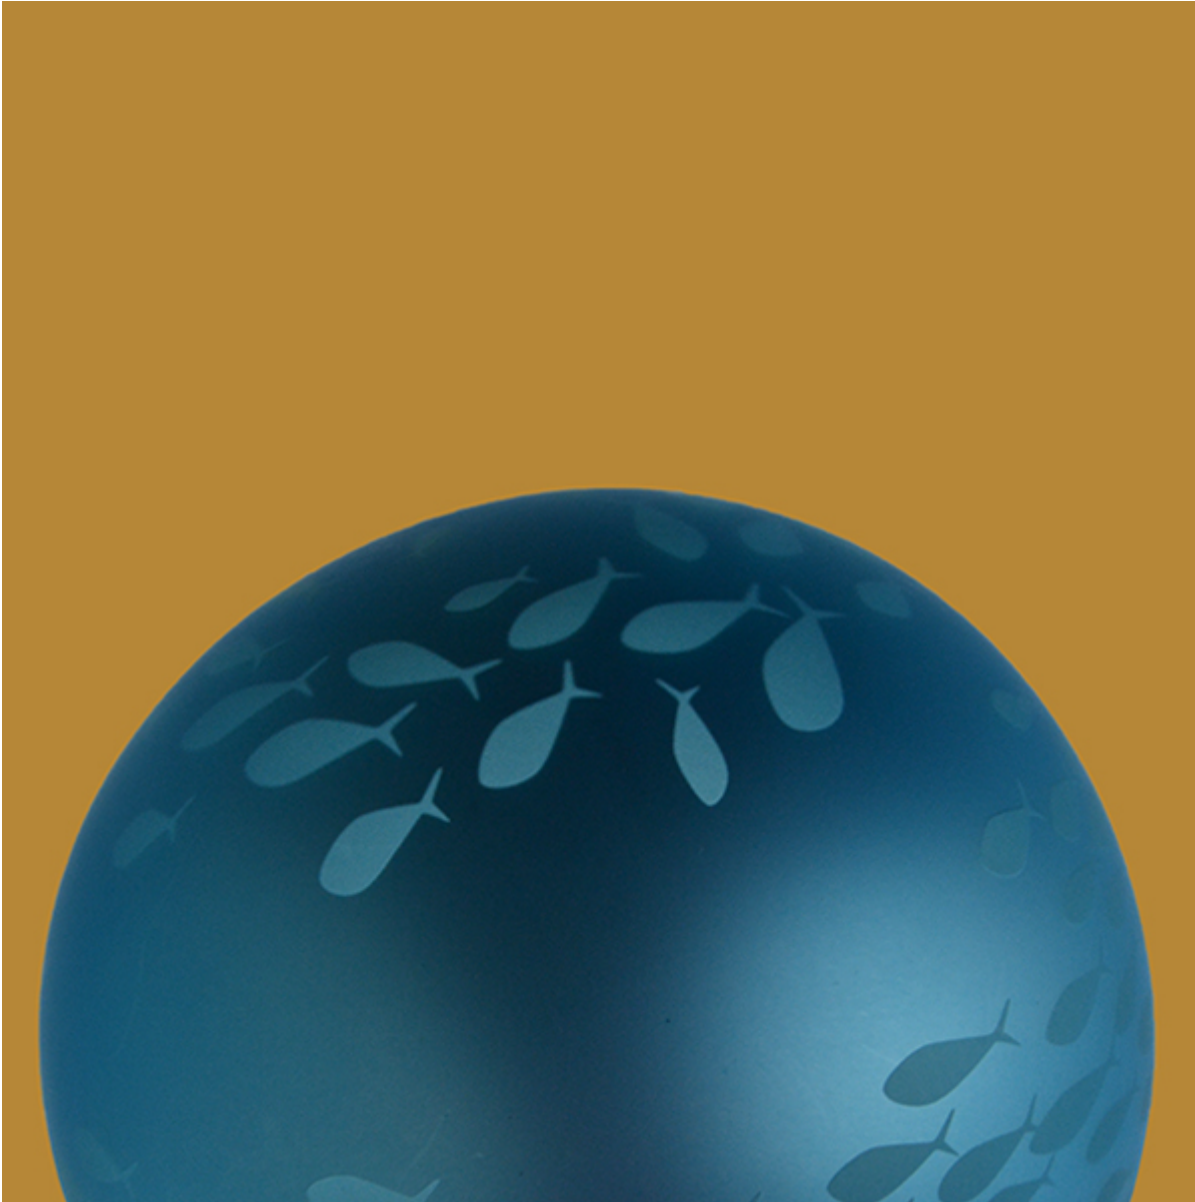

Zhejiang Seming Electronic Co., Ltd

Address: Haicheng Road, Baiguan Industrial District, Shangyu Area, Shaoxing City, Zhejiang province, China; Tel: +861 8267537265, **WhatsApp: +8618267537265; Email: sales@seminglighting.com**