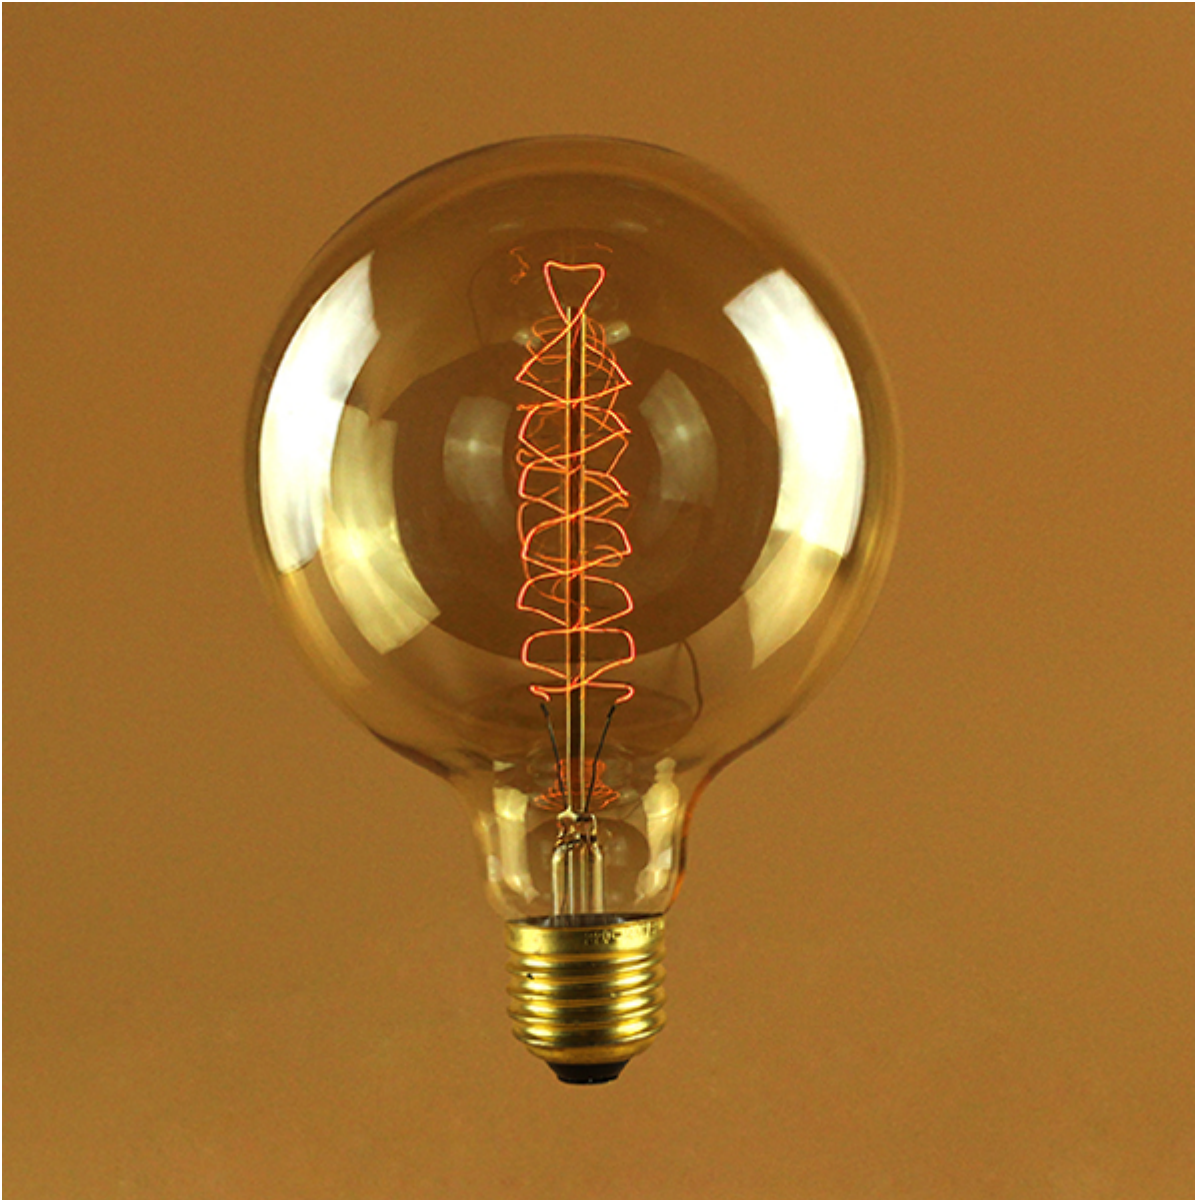

Zhejiang Seming Electronic Co., Ltd

OEM, Custom made both are OK.

Product Display:

Application

Suitable for halls, bars, office, home use, coffee room, restaurant, clothes shop and so on.

Address: Haicheng Road, Baiguan Industrial District, Shangyu Area, Shaoxing City, Zhejiang province, China; Tel: +861 8267537265, **WhatsApp: +8618267537265**; **Email: sales@seminglighting.com**