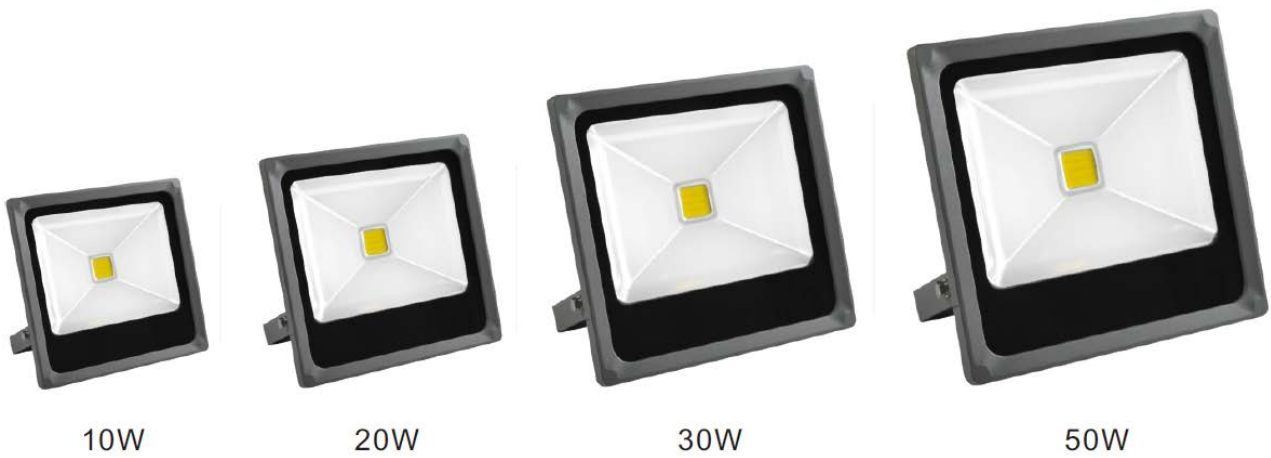

Zhejiang Seming Electronic Co., Ltd

temperature				
Packing	44*22*26	54.5*21*33	56*25*41	68*26*31.5
Pcs/Ctn	20	10	8	4
Volume	0.025	0.038	0.057	0.056

Product Display

Address: Haicheng Road, Baiguan Industrial District, Shangyu Area, Shaoxing City, Zhejiang province, China; Tel: +861 8267537265, **WhatsApp: +8618267537265; Email: sales@seminglighting.com**