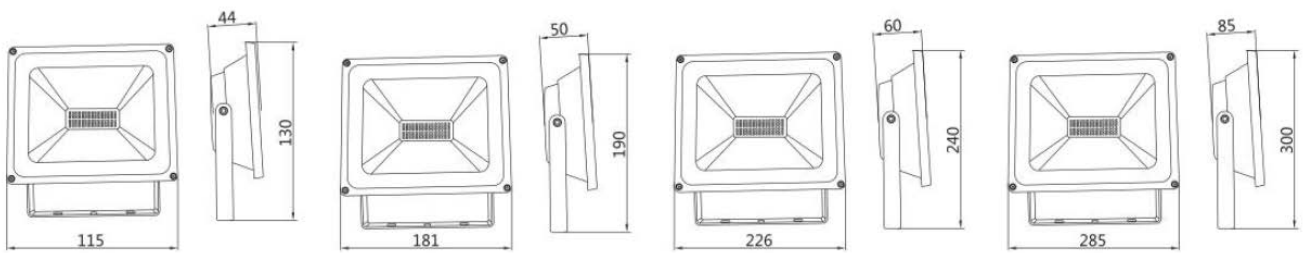

Zhejiang Seming Electronic Co., Ltd

temperature				
Packing	44*22*26	54.5*21*33	56*25*41	68*26*31.5
Pcs/Ctn	20	10	8	4
Volume	0.025	0.038	0.057	0.056

Product Display

Address: Haicheng Road, Baiguan Industrial District, Shangyu Area, Shaoxing City, Zhejiang province, China; Tel: +861 8267537265, **WhatsApp: +8618267537265; Email: sales@seminglighting.com**